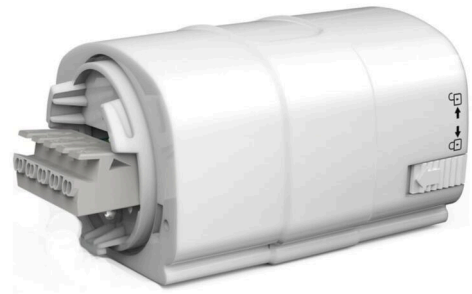

CHARACTERISTICS

Order number	50119001100
EAN number	4020863391110
Commodity code	85365080
Certification mark	IP 65, Protection class I, F, D, Indoor, CE
Impact resistance (IK rating)	IK08 (0°C bis 45°C)
Ambient temperatur	ta 0°C to 45°C
Warranty period	5 years

ELECTRICAL ENGINEERING

System output	2W
Mains voltage	230V/50Hz

LIGHTING TECHNOLOGY

LED service life	50000h (Tq 45°C)

MECHANICS

Housing colour	white, similar to RAL 9003
Dimensions (LxWxH/DxH)	100mm x 87mm x 66mm
Weight (net)	0.25kg
Cable entry KE	at the end
Type of installation	Ceiling-mounted single installation, Pendant individual mounting, Wall mounting, Mounting rail installation

Dimensions

L	100 mm	Length
B	87 mm	Width
H	66 mm	Height

DEEP-LINK

<https://www.regiolux.de/en/article/50119001100>