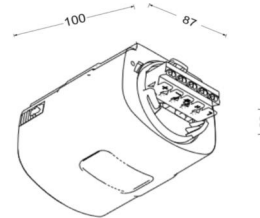

CHARACTERISTICS

Order number	50119001100
EAN number	4020863391110
Commodity code	85365080
Certification mark	IP 65, Protection class I, F, D, Indoor, CE
Impact resistance (IK rating)	IK08 (0°C bis 45°C)
Ambient temperatur	ta 0°C to 45°C
Warranty period	5 years

ELECTRICAL ENGINEERING

System output	2W
Mains voltage	230V/50Hz

LIGHTING TECHNOLOGY

LED service life	50000h (Tq 45°C)

MECHANICS

Housing colour	white, similar to RAL 9003
Dimensions (LxWxH/DxH)	100mm x 87mm x 66mm
Weight (net)	0.25kg
Cable entry KE	at the end
Type of installation	Ceiling-mounted single installation, Pendant individual mounting, Wall mounting, Mounting rail installation

Dimensions

L	100 mm	Length
B	87 mm	Width
H	66 mm	Height

DEEP-LINK

<https://www.regiolux.de/en/article/50119001100>